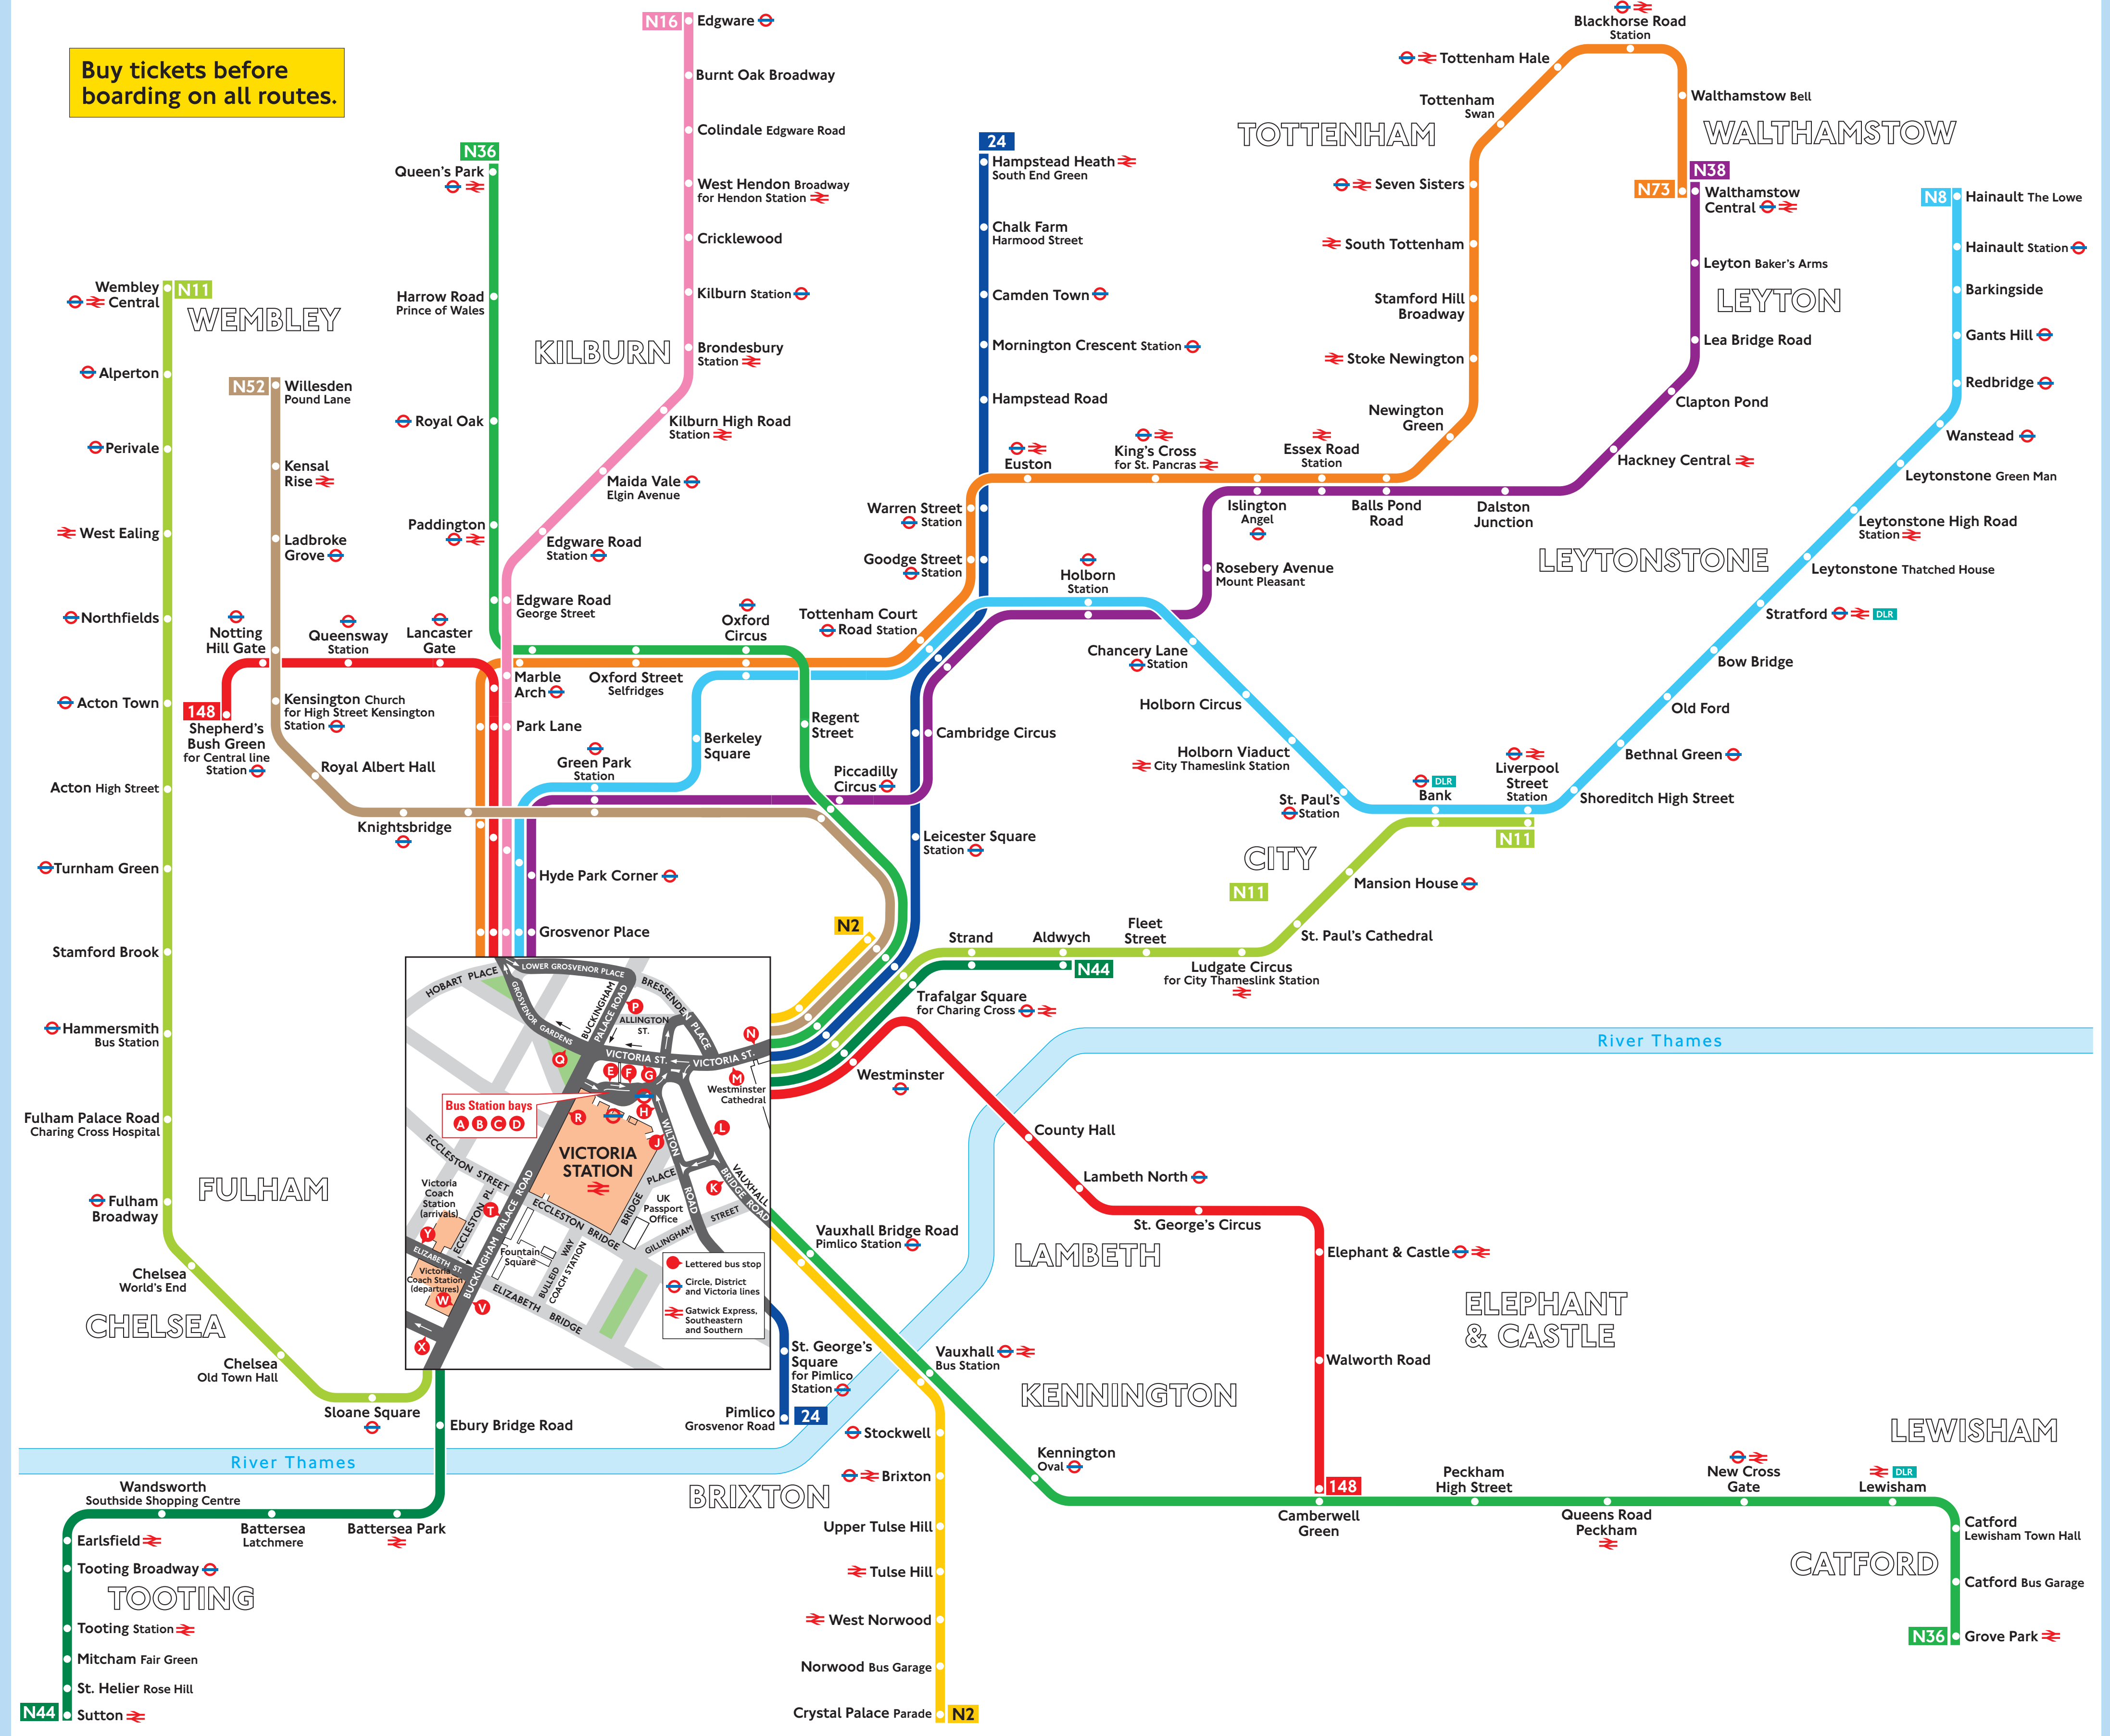

Night Buses from Victoria

Buy tickets before boarding on all routes.

© copyright Transport for London
Information correct from 11 November 2006

Key

- Connections with Underground
- Connections with Docklands Light Railway
- Connections with National Rail

Red discs show the bus stop you need for your chosen bus service. The disc **N** appears on the top of the bus stop in the street (see map of town centre in centre of diagram).

Route finder

Bus service	Towards	Bus stops
24	Hampstead Heath	● ●
	Pimlico	● ●
148	Camberwell Green	● ● ● ●
	Shepherd's Bush	● ● ● ●
N2	Crystal Palace	● ● ● ● ● ●
	Trafalgar Square	● ● ● ● ● ●
N8	Hainault	● ● ● ● ● ●
N11	Liverpool Street	● ● ● ● ● ● ● ●
	Wembley Central	● ● ● ● ● ● ● ●
N16	Edgware	● ● ● ● ● ● ● ●
N36	Grove Park	● ● ● ● ● ● ● ●
	Queen's Park Station	● ● ● ● ● ● ● ●
N38	Walthamstow Central	● ● ● ● ● ● ● ●
N44	Aldwych	● ● ● ● ● ● ● ●
	Sutton	● ● ● ● ● ● ● ●
N52	Willesden	● ● ● ● ● ● ● ●
N73	Walthamstow Central	● ● ● ● ● ● ● ●

Destination finder

Destination	Bus service	Bus stops
A		
Acton High Street	N11	● ● ● ● ● ●
Acton Town	N11	● ● ● ● ● ●
Aldwych	N11, N44	● ● ● ● ● ● ● ●
Alperton	N11	● ● ● ● ● ●
B		
Balls Pond Road	N38	● ●
	N73	● ●
Bank Station	N8	● ●
	N11	● ● ● ● ● ●
Barkingside	N8	● ●
Battersea Latchmere	N44	● ● ● ● ● ●
Battersea Park	N44	● ● ● ● ● ●
Bethnal Green	N8	● ●
Blackhorse Road Station	N73	● ●
Bow Bridge	N8	● ●
Brixton	N2	● ● ● ● ● ●
Bronesbury	N16	● ● ● ● ● ●
Burnt Oak Broadway	N16	● ● ● ● ● ●