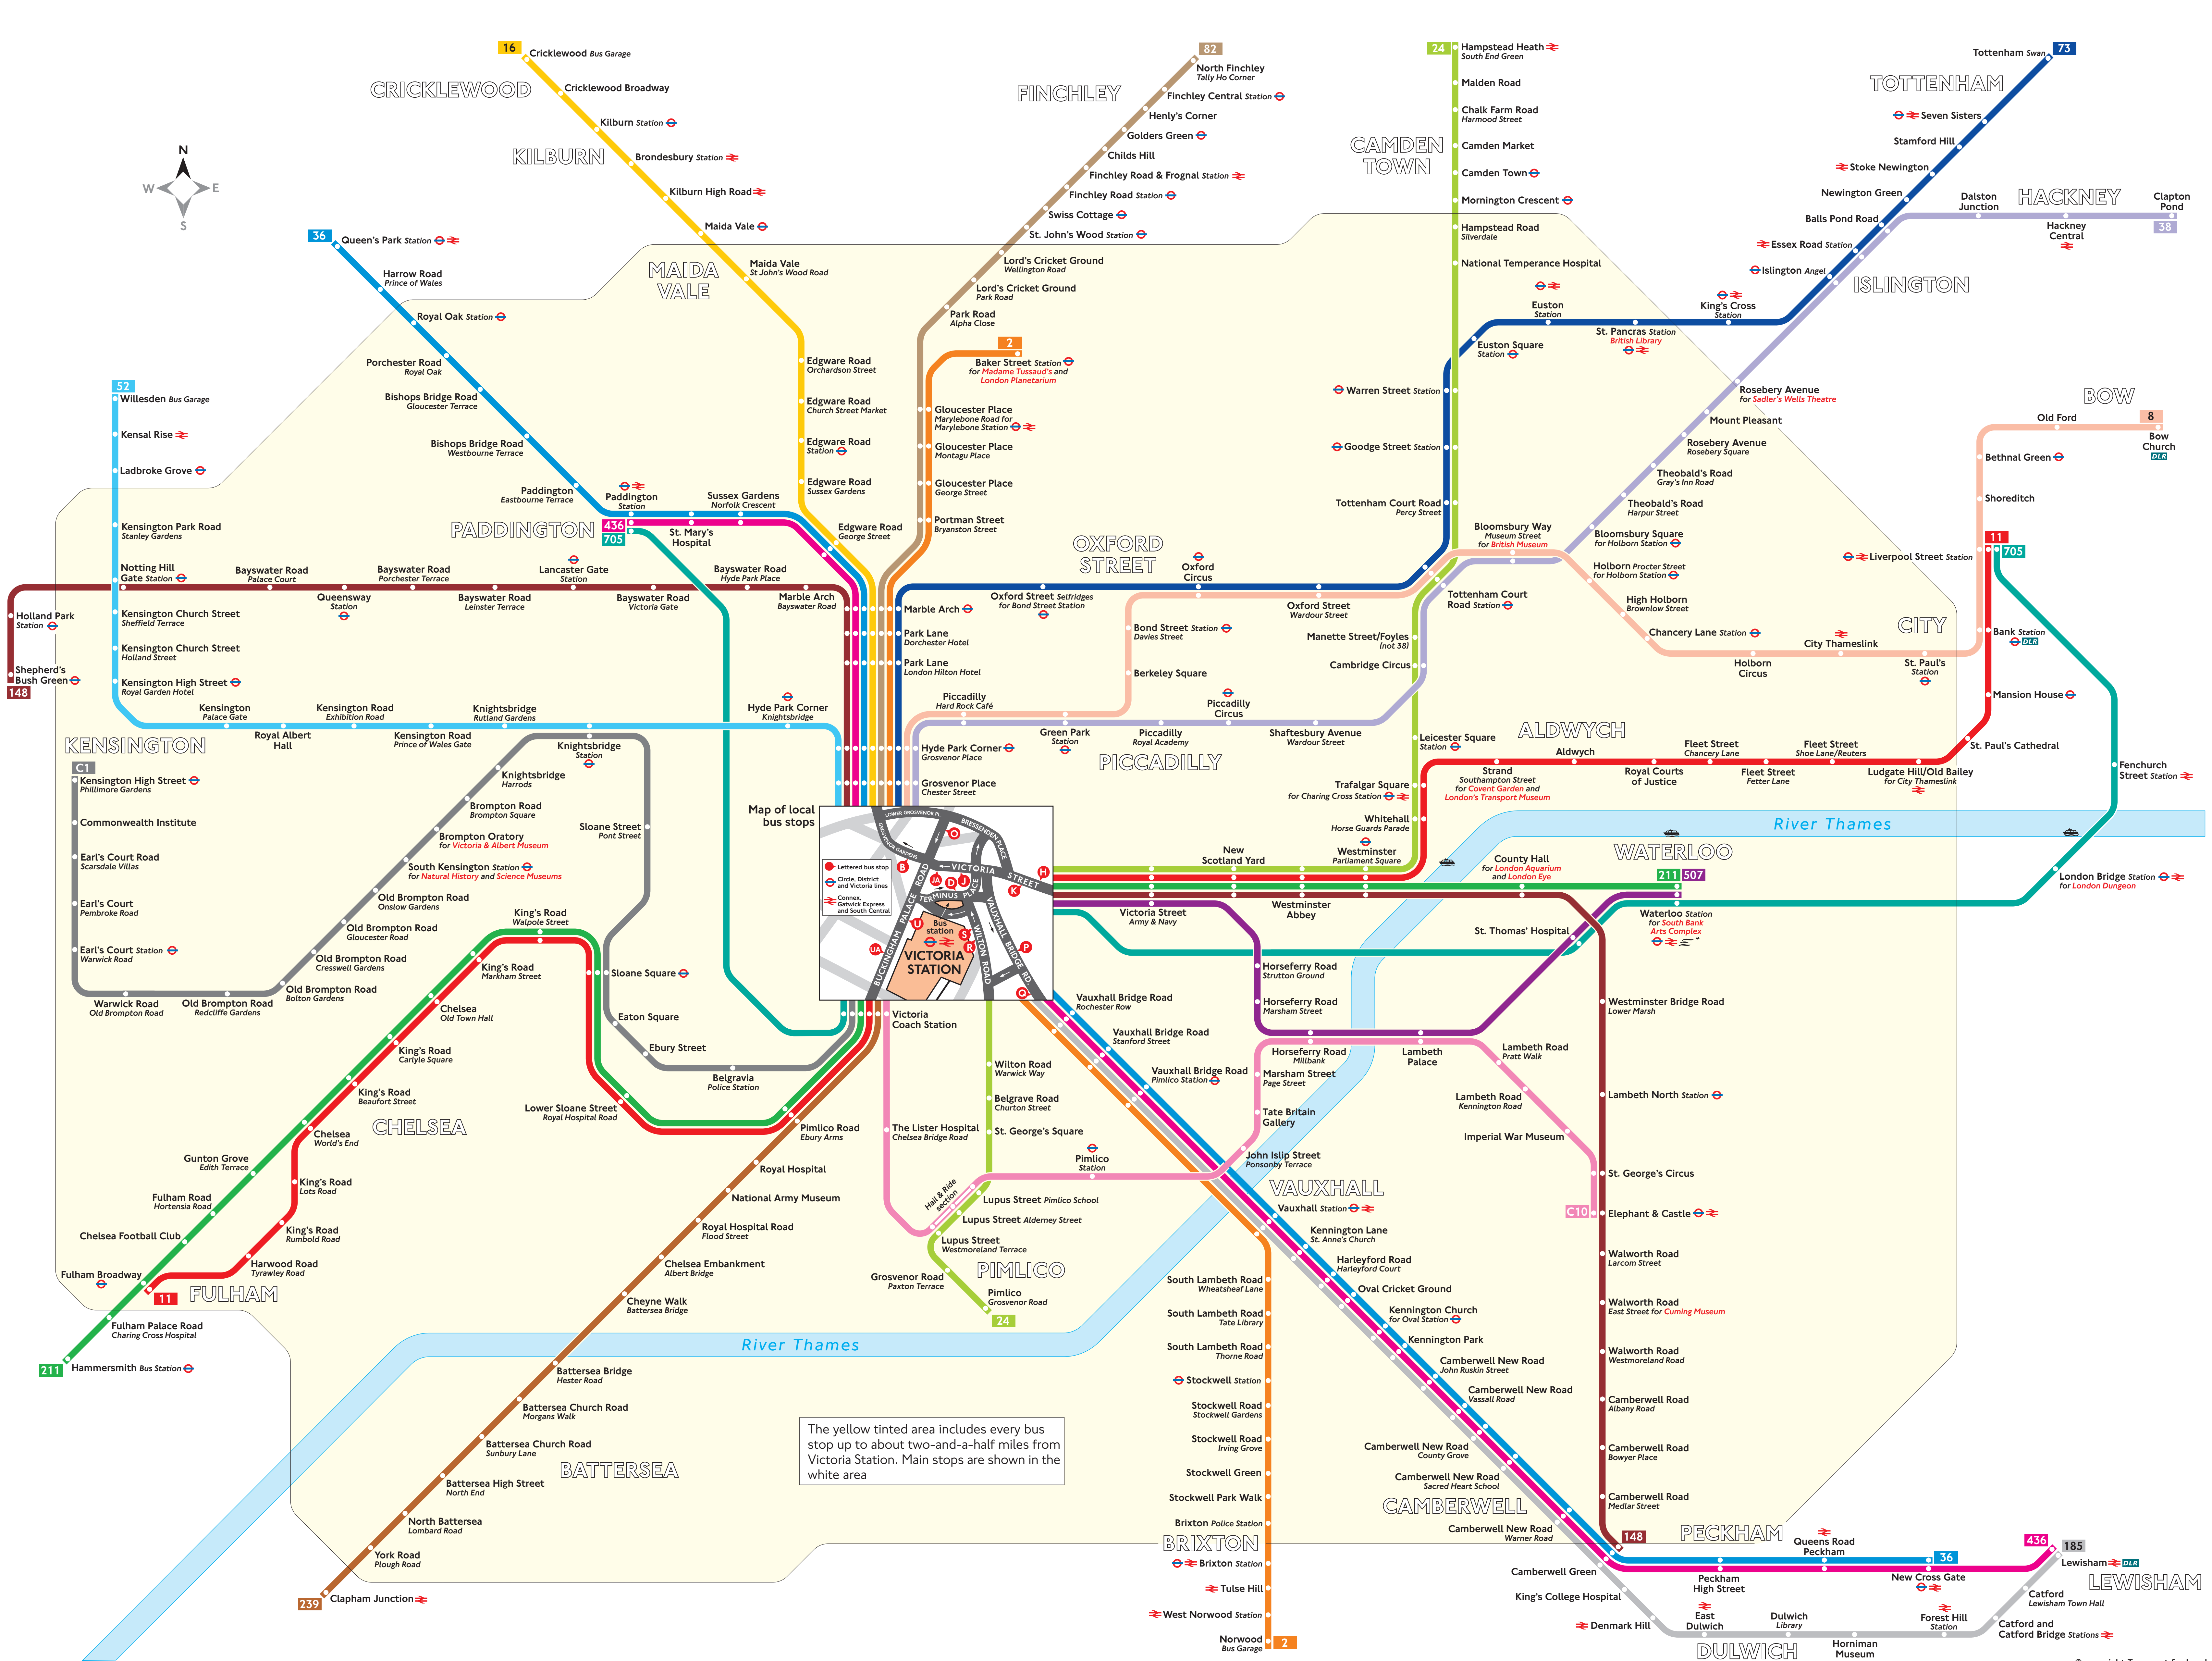

Bus services from Victoria Station

Key
8 Daytime routes in black
Red names indicate place of interest
Connections with Underground
Connections with National Rail
Light Railway
No service before 0815 on Monday to Friday

Route finder

Bus service	Towards	Bus stops
2	Baker Street Station	0 0 0
	West Norwood	0
8	Bow Church	0 0 0
11	Fulham Broadway	0 0
	Liverpool Street Station	0 0
16	Cricklewood	0 0 0
24	Hampstead Heath	0 0 0
	Pimlico	0
36	New Cross Gate	0 0 0
	Queen's Park Station	0 0 0
38	Clapton	0 Bus Station
52	Willesden	0
73	Stoke Newington	0 Bus Station
	Tottenham	0 Bus Station
82	North Finchley	0 0
148	Camberwell Green	0 0 0
	Shepherd's Bush	0 0 0
185	Lewisham	0 0
211	Hammersmith	0 0 0
	Waterloo Station	0 0 0
239	Clapham Junction	0 0
436	Lewisham	0 0
507	Waterloo Station Mon-Fri not eves	0 0 0
705	Express service to Liverpool Street not early mornings or late evenings	0 0
	Express service to Paddington not early mornings or late evenings	0 0
C1	Kensington High Street	0 0
C10	Elephant & Castle	0 0

Night buses

Destination finder

Destination	Bus service	Bus stops
E		
Earl's Court Station	C1	0
East Dulwich	185	0
Eaton Square	C1	0
Ebury Street	C1	0
Edgware Road Church Street Market, Orchardson Street and Station	16	0 0
Edgware Road George Street	16	0 0
Elephant & Castle	36, 436	0 0 0
	148	0
Essex Road Station	38, 73	0 Bus Station
Euston Station	73	0 Bus Station
Euston Square Station	73	0 Bus Station
F		
Fenchurch Street Station	705	0
Fleet Street	11	0 0
Finchley Central Station	82	0 0
Finchley Road Station	82	0 0
Finchley Road & Frognal	82	0 0
G		
Forest Hill Station	185	0
Fulham Broadway	11, 211	0 0
H		
Hackney Central	38	0 Bus Station
Hammersmith Bus Station	211	0 0
I		
Hampstead Heath South End Green	24	0 0
Harrow Road Prince of Wales	36	0 0 0
Henly's Corner	82	0 0 0
High Holborn	8	0 0
Holborn Station	8	0 0
Holborn Circus	38	0 Bus Station
Holland Park Station	148	0 0 0
Horniman Museum	185	0
Horseferry Road Millbank	507 Mon-Fri not eves	0 0
Hyde Park Corner	2, 36, 436	0 0 0
	8	0
	16	0 0
	38, 73	0 Bus Station
	52	0
	82	0 0
	148	0 0 0
	Any bus	0
J		
Jamaica Road	185	0
John Islip Street	507 Mon-Fri not eves	0 0
Kennington Church for Oval Station	36, 185, 436	0
Kensal Rise	52	0
Kensington Palace Gate	52	0
Kensington Church Street	52	0
Kensington High Street	C1	0
Kennington High Street Phillimore Gardens	52	0
Kensington Park Road	52	0
Kilburn Station	16	0 0
Kilburn High Road	16	0 0
King's College Hospital	185	0
King's Cross Station	73	0 Bus Station
King's Road (Chelsea)	11, 211	0 0
Knightsbridge Harrods	C1	0
Knightsbridge Station	52	0
L		
Ladbroke Grove	52	0
Lambeth North Station	148	0
Lambeth Palace	507 Mon-Fri not eves	0 0
	C10	0
Lambeth Road	C10	0
Lancaster Gate Station	148	0 0 0
Leicester Square Station	24	0 0
Lewisham	185, 436	0 0
Lister Hospital, The	C10	0
Liverpool Street Station	8	0 0
	11	0 0
	705	0
London Aquarium and London Eye	148	0
London Bridge Station	705	0
Lord's Cricket Ground	82	0 0
Lower Sloane Street	11, 211	0 0
Ludgate Hill/Old Bailey	11	0 0
Lupus Street	24	0
	C10	0
M		
Maida Vale	16	0 0
Mansion House	11	0 0
Marble Arch	2, 36, 436	0 0 0
	16, 82	0 0
	73	0 Bus Station
	148	0 0 0
Marsham Street Page Street	C10	0
Mornington Crescent	24	0 0
Mount Pleasant	38	0 Bus Station
N		
National Army Museum	239	0
Natural History Museum	C1	0
New Cross Gate	36, 436	0
Newington Green	73	0 Bus Station
New Scotland Yard	11, 211	0 0
	24	0
North Battersea Lombard Road	239	0 0
North Finchley Tally Ho Corner	82	0 0
O		
Oxford Street Selfridges	73	0 Bus Station
Oxford Street Wardour Street	8	0 0
P		
Paddington Station	36, 436	0 0 0
	705	0 0
Park Lane Dorchester Hotel and London Hilton Hotel	2, 36, 436	0 0 0
	16, 82	0 0
	73	0 Bus Station
	148	0 0 0
Park Road Alpha Close	82	0 0
Peckham High Street	36, 436	0 0
Piccadilly Hard Rock Cafe	8	0 0
	38	0 Bus Station
Piccadilly Royal Academy	38	0 Bus Station
Piccadilly Circus	38	0 Bus Station
Pimlico Grosvenor Road	24	0
Pimlico Station	C10	0
Pimlico Road Ebury Arms	11, 211	0 0
	239	0
Portman Street Bryanston Street	2	0 0 0
	82	0 0 0
Q		
Queen's Park Station	36	0 0 0
Queens Road Peckham	36, 436	0 0
R		
Rosebery Avenue	38	0 Bus Station
Royal Albert Hall	52	0
Royal Courts of Justice